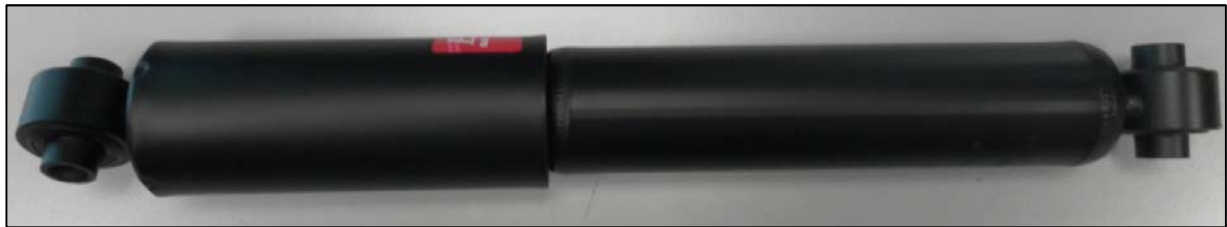

Bulletin

June 2012

MODEL FAHRZEUG MODELE	YEAR JAHR ANNEE	FRONT / VORNE / AVANT			🔧 ⌚	REAR / HINTEN / ARRIERE			🔧 ⌚
		PREMIUM OIL	EXCEL-G Twin-tube Gas	GAS-A-JUST Mono-tube Gas		PREMIUM OIL	EXCEL-G Twin-tube Gas	GAS-A-JUST Mono-tube Gas	

Chrysler -Dodge -Plymouth (USA)										
Voyager / Mini-Van, Town & Country, Caravan 🚐										
Voyager V / Grand Voyager V 🚐 ALL	(RT)	10.07 -						349117		⊕ ⊖